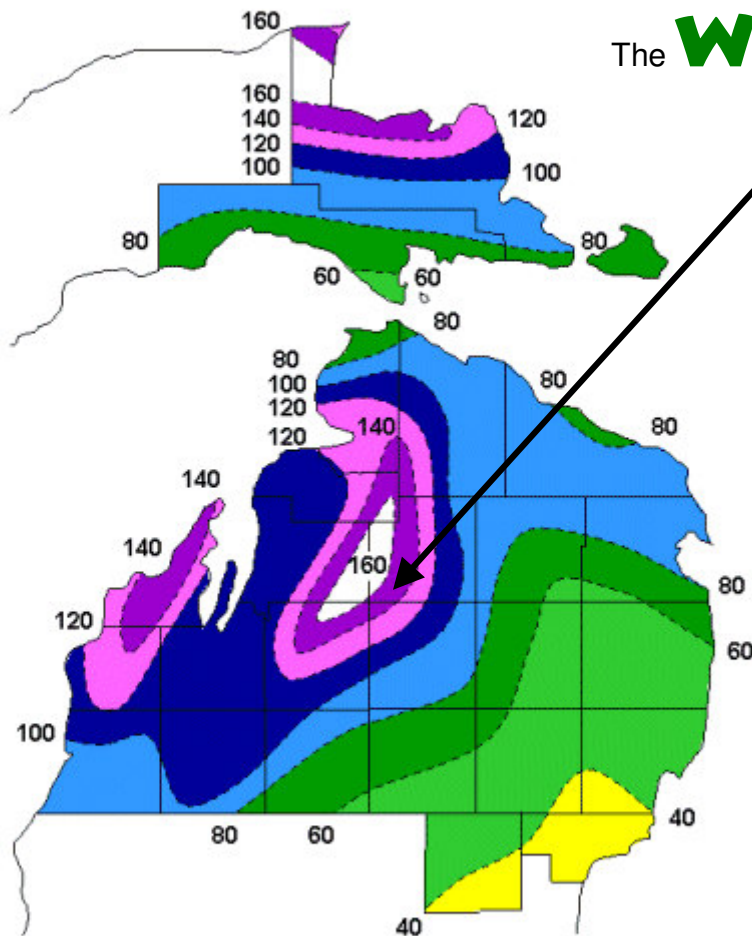

# Mean Annual Snowfall

NWS Gaylord Forecast Area

The **WATERS INN**.com

More Snow = Better Riding

## Ride Mid-Week

- Save Money on your room
- Have the Trails to Yourself

**1-800-557-2425**

Special Rate Code Bob2009